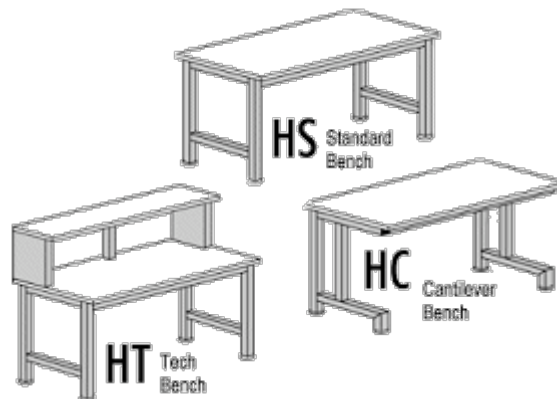

E.S.D. - CLEAN ROOM - MODULAR - LABORATORY

Our Workstations feature Quality Construction and Design
Simplicity in a Fully Welded Frame Bench. Choose from
Three (3) basic frame styles and add options to meet
your specific needs ---

Standard Sizes (Inches)		
Width	Length	Height
30	48	30
32	60	32
34	72	34
36	84	35
48	96	36

Order any combination of the above. Other sizes available upon request
Knock Down Benches Available