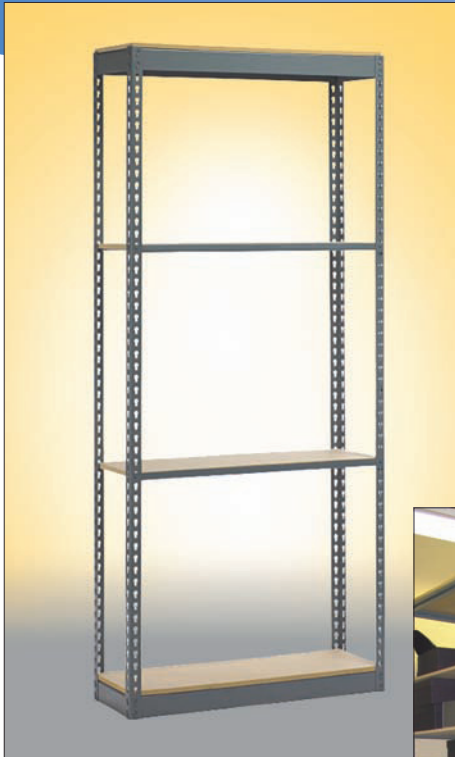

Space Saver

Add-on
units
available

STARTER UNITS

6 shelves

7 shelves

8 shelves

9 shelves

Versatile and efficient – Provides multiple shelf storage to maximum storage

- Uses single rivet beams for maximum vertical space
- Shelf sizes up to 48" x 36"
- Shelves adjustable on 1" centers
- Various sizes and shelf capacities available
- No diagonal brace allows double entry access
- Boltless construction
- Assembles in minutes
- See Capacity Chart

Colors available

-  — Gray
-  — Tan
-  — Putty
-  — Black

Space Saver

With the use of Rapid Rack Tee Posts you can combine add-on units with individual Space Saver units to arrange economical rows of shelving. Start each row with a Space Saver unit and join the desired number of add-on units to complete the row.